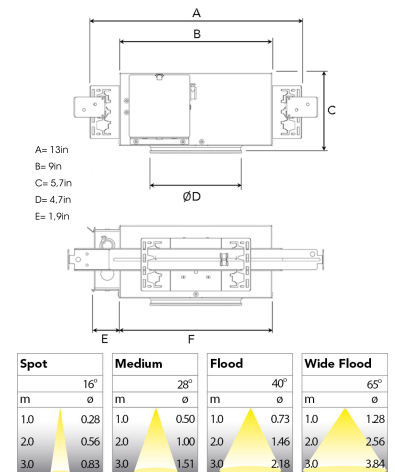

MOON MINI NA 2000, 930 (BBBL), MEDIUM, WHITE

- ✓ Product is title 24 compatible
- ✓ Discrete and clean looking ceiling
- ✓ Available in various sizes and lumen packages
- ✓ Available in white, black and grey
- ✓ Tiltable and rotating

TECHNICAL SPECIFICATION

Product Code	315-7511-10
Colour	White
Control	0-10 V
CRI light colour	930 (BBBL)
Delivered lumen output lm	1890
Driver	Stand alone, included
Light distribution	Medium
Lightsource	LED COB
Mains input voltage	120-277V
Measurements A	13
Measurements B	9
Measurements C	5,7
Measurements D	4,7
Measurements E	1,9
Mounting	Recessed
Position	360°/40°
Lifetime	L80 B10, 50.000h
Protection	For indoor use only
Sawing instructions diameter	4,4
Sawing instructions unit	inch
Start Time	Instant
System power W	17
Unit	inch

4,4in