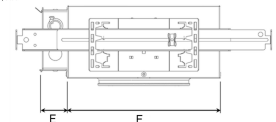

MOON MINI NA 2000, 930 (BBBL), SPOT, BLACK

- ✓ Product is title 24 compatible
- ✓ Discrete and clean looking ceiling
- ✓ Available in various sizes and lumen packages
- ✓ Available in white, black and grey
- ✓ Tiltable and rotating

TECHNICAL SPECIFICATION

Product Code	315-7510-20
Colour	Black
Control	0-10 V
CRI light colour	930 (BBBL)
Delivered lumen output lm	1890
Driver	Stand alone, included
Light distribution	Spot
Lightsource	LED COB
Mains input voltage	120-277V
Measurements A	13
Measurements B	9
Measurements C	5,7
Measurements D	4,7
Measurements E	1,9
Mounting	Recessed
Position	360°/40°
Lifetime	L80 B10, 50.000h
Protection	For indoor use only
Sawing instructions diameter	4,4
Sawing instructions unit	inch
Start Time	Instant
System power W	17
Unit	inch

Spot	Medium	Flood	Wide Flood
16°	28°	40°	65°
m	m	m	m
1.0 0.28	1.0 0.50	1.0 0.73	1.0 1.28
2.0 0.56	2.0 1.00	2.0 1.46	2.0 2.56
3.0 0.83	3.0 1.51	3.0 2.18	3.0 3.84

4,4in