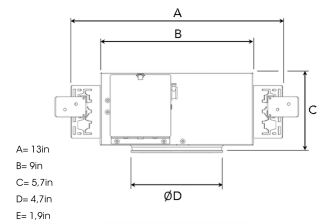

MOON MINI NA 2000, 930 (BBBL), SPOT, BLACK

- ✓ Product is title 24 compatible
- ✓ Discrete and clean looking ceiling
- ✓ Available in various sizes and lumen packages
- ✓ Available in white, black and grey
- ✓ Tiltable and rotating

TECHNICAL SPECIFICATION

Product Code	315-7510-20
Colour	Black
Control	0-10 V
CRI light colour	930 (BBBL)
Delivered lumen output lm	1890
Driver	Stand alone, included
Light distribution	Spot
Lightsource	LED COB
Mains input voltage	120-277V
Measurements A	13
Measurements B	9
Measurements C	5,7
Measurements D	4,7
Measurements E	1,9
Mounting	Recessed
Position	360°/40°
Lifetime	L80 B10, 50.000h
Protection	For indoor use only
Sawing instructions diameter	4,4
Sawing instructions unit	inch
Start Time	Instant
System power W	17
Unit	inch

Spot	Medium	Flood	Wide Flood
16°	28°	40°	65°
m	m	m	m
1.0 0.28	1.0 0.50	1.0 0.73	1.0 1.28
2.0 0.56	2.0 1.00	2.0 1.46	2.0 2.56
3.0 0.83	3.0 1.51	3.0 2.18	3.0 3.84

4,4in