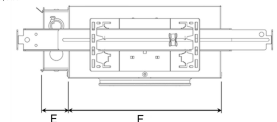

MOON MINI NA 2000, 930 (BBBL), SPOT, WHITE

- ✓ Product is title 24 compatible
- ✓ Discrete and clean looking ceiling
- ✓ Available in various sizes and lumen packages
- ✓ Available in white, black and grey
- ✓ Tiltable and rotating

TECHNICAL SPECIFICATION

Product Code	315-7510-10
Colour	White
Control	0-10 V
CRI light colour	930 (BBBL)
Delivered lumen output lm	1890
Driver	Stand alone, included
Light distribution	Spot
Lightsource	LED COB
Mains input voltage	120-277V
Measurements A	13
Measurements B	9
Measurements C	5,7
Measurements D	4,7
Measurements E	1,9
Mounting	Recessed
Position	360°/40°
Lifetime	L80 B10, 50.000h
Protection	For indoor use only
Sawing instructions diameter	4,4
Sawing instructions unit	inch
Start Time	Instant
System power W	17
Unit	inch

Spot	Medium	Flood	Wide Flood
16°	28°	40°	65°
m	m	m	m
ø	ø	ø	ø
1.0	0.28	1.0	0.73
2.0	0.56	2.0	1.46
3.0	0.83	3.0	2.18
1.0	0.50	1.0	1.28
2.0	1.00	2.0	2.56
3.0	1.51	3.0	3.84

4,4in