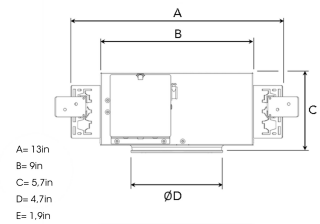

MOON MINI NA 2000, 930 (BBBL), SPOT, WHITE

- ✓ Product is title 24 compatible
- ✓ Discrete and clean looking ceiling
- ✓ Available in various sizes and lumen packages
- ✓ Available in white, black and grey
- ✓ Tiltable and rotating

TECHNICAL SPECIFICATION

Product Code	315-7510-10
Colour	White
Control	0-10 V
CRI light colour	930 (BBBL)
Delivered lumen output lm	1890
Driver	Stand alone, included
Light distribution	Spot
Lightsource	LED COB
Mains input voltage	120-277V
Measurements A	13
Measurements B	9
Measurements C	5,7
Measurements D	4,7
Measurements E	1,9
Mounting	Recessed
Position	360°/40°
Lifetime	L80 B10, 50.000h
Protection	For indoor use only
Sawing instructions diameter	4,4
Sawing instructions unit	inch
Start Time	Instant
System power W	17
Unit	inch

Spot	Medium	Flood	Wide Flood
16°	28°	40°	65°
m	m	m	m
ø	ø	ø	ø
1.0	0.28	1.0	0.73
2.0	0.56	2.0	1.46
3.0	0.83	3.0	2.18
1.0	0.50	1.0	1.28
2.0	1.00	2.0	2.56
3.0	1.51	3.0	3.84

4,4in