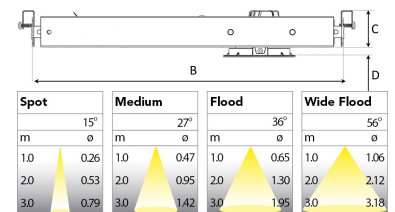

MOON MICRO NA 800, 930 (BBBL), WIDE FLOOD, GREY

ITAB

- ✓ Product is title 24 compatible
- ✓ Discrete and clean looking ceiling
- ✓ Available in various sizes and lumen packages
- ✓ Available in white, black and grey
- ✓ Small, tiltable and rotating

TECHNICAL SPECIFICATION

Product Code	345-7533-30
Colour	Grey
Control	Phase dim
CRI light colour	930 (BBBL)
Delivered lumen output lm	800
Driver	Stand alone, included
Light distribution	Wide flood
Lightsource	LED COB
Mains input voltage	120V
Measurements A	6,2
Measurements B	14,45 - 25
Measurements C	1,73
Measurements D	0,39
Mounting	Recessed
Position	360°/35°
Lifetime	L80 B10, 50.000h
Protection	For indoor use only
Sawing instructions diameter	0,13
Sawing instructions unit	inch
Start Time	Instant
System power W	8,5
Unit	inch