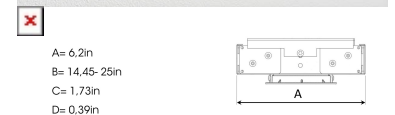

MOON MICRO NA 800, 930 (BBBL), WIDE FLOOD, GREY

ITAB

- ✓ Product is title 24 compatible
- ✓ Discrete and clean looking ceiling
- ✓ Available in various sizes and lumen packages
- ✓ Available in white, black and grey
- ✓ Small, tiltable and rotating

TECHNICAL SPECIFICATION

Product Code	345-7533-30
Colour	Grey
Control	Phase dim
CRI light colour	930 (BBBL)
Delivered lumen output lm	800
Driver	Stand alone, included
Light distribution	Wide flood
Lightsource	LED COB
Mains input voltage	120V
Measurements A	6,2
Measurements B	14,45 - 25
Measurements C	1,73
Measurements D	0,39
Mounting	Recessed
Position	360°/35°
Lifetime	L80 B10, 50.000h
Protection	For indoor use only
Sawing instructions diameter	0,13
Sawing instructions unit	inch
Start Time	Instant
System power W	8,5
Unit	inch