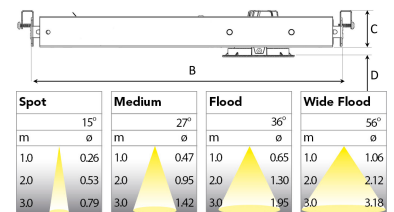

MOON MICRO NA 800, 930 (BBBL), WIDE FLOOD, BLACK

ITAB

- ✓ Product is title 24 compatible
- ✓ Discrete and clean looking ceiling
- ✓ Available in various sizes and lumen packages
- ✓ Available in white, black and grey
- ✓ Small, tiltable and rotating

TECHNICAL SPECIFICATION

Product Code	345-7533-20
Colour	Black
Control	Phase dim
CRI light colour	930 (BBBL)
Delivered lumen output lm	800
Driver	Stand alone, included
Light distribution	Wide flood
Lightsource	LED COB
Mains input voltage	120V
Measurements A	6,2
Measurements B	14,45 - 25
Measurements C	1,73
Measurements D	0,39
Mounting	Recessed
Position	360°/35°
Lifetime	L80 B10, 50.000h
Protection	For indoor use only
Sawing instructions diameter	0,13
Sawing instructions unit	inch
Start Time	Instant
System power W	8,5
Unit	inch

3,19in