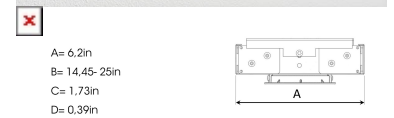

MOON MICRO NA 800, 930 (BBBL), WIDE FLOOD, BLACK

ITAB

- ✓ Product is title 24 compatible
- ✓ Discrete and clean looking ceiling
- ✓ Available in various sizes and lumen packages
- ✓ Available in white, black and grey
- ✓ Small, tiltable and rotating

TECHNICAL SPECIFICATION

Product Code	345-7533-20
Colour	Black
Control	Phase dim
CRI light colour	930 (BBBL)
Delivered lumen output lm	800
Driver	Stand alone, included
Light distribution	Wide flood
Lightsource	LED COB
Mains input voltage	120V
Measurements A	6,2
Measurements B	14,45 - 25
Measurements C	1,73
Measurements D	0,39
Mounting	Recessed
Position	360°/35°
Lifetime	L80 B10, 50.000h
Protection	For indoor use only
Sawing instructions diameter	0,13
Sawing instructions unit	inch
Start Time	Instant
System power W	8,5
Unit	inch