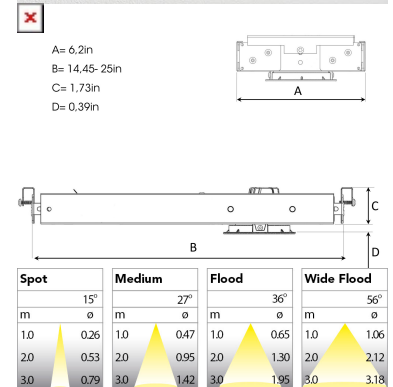

MOON MICRO NA 800, 930 (BBBL), FLOOD, GREY

ITAB

- ✓ Product is title 24 compatible
- ✓ Discrete and clean looking ceiling
- ✓ Available in various sizes and lumen packages
- ✓ Available in white, black and grey
- ✓ Small, tiltable and rotating

TECHNICAL SPECIFICATION

Product Code	345-7532-30
Colour	Grey
Control	Phase dim
CRI light colour	930 (BBBL)
Delivered lumen output lm	800
Driver	Stand alone, included
Light distribution	Flood
Lightsource	LED COB
Mains input voltage	120V
Measurements A	6,2
Measurements B	14,45 - 25
Measurements C	1,73
Measurements D	0,39
Mounting	Recessed
Position	360°/35°
Lifetime	L80 B10, 50.000h
Protection	For indoor use only
Sawing instructions diameter	0,13
Sawing instructions unit	inch
Start Time	Instant
System power W	8,5
Unit	inch

3,19in