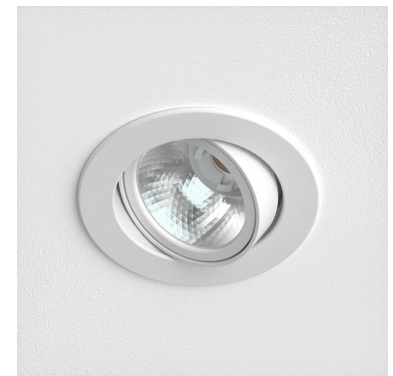

MOON MICRO NA 800, 930 (BBBL), FLOOD, GREY

ITAB

- ✓ Product is title 24 compatible
- ✓ Discrete and clean looking ceiling
- ✓ Available in various sizes and lumen packages
- ✓ Available in white, black and grey
- ✓ Small, tiltable and rotating

TECHNICAL SPECIFICATION

Product Code	345-7532-30
Colour	Grey
Control	Phase dim
CRI light colour	930 (BBBL)
Delivered lumen output lm	800
Driver	Stand alone, included
Light distribution	Flood
Lightsource	LED COB
Mains input voltage	120V
Measurements A	6,2
Measurements B	14,45 - 25
Measurements C	1,73
Measurements D	0,39
Mounting	Recessed
Position	360°/35°
Lifetime	L80 B10, 50.000h
Protection	For indoor use only
Sawing instructions diameter	0,13
Sawing instructions unit	inch
Start Time	Instant
System power W	8,5
Unit	inch