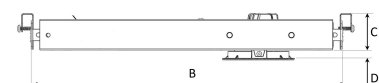

MOON MICRO NA 800, 930 (BBBL), FLOOD, WHITE

ITAB

- ✓ Product is title 24 compatible
- ✓ Discrete and clean looking ceiling
- ✓ Available in various sizes and lumen packages
- ✓ Available in white, black and grey
- ✓ Small, tiltable and rotating

TECHNICAL SPECIFICATION

Product Code	345-7532-10
Colour	White
Control	Phase dim
CRI light colour	930 (BBBL)
Delivered lumen output lm	800
Driver	Stand alone, included
Light distribution	Flood
Lightsource	LED COB
Mains input voltage	120V
Measurements A	6,2
Measurements B	14,45 - 25
Measurements C	1,73
Measurements D	0,39
Mounting	Recessed
Position	360°/35°
Lifetime	L80 B10, 50.000h
Protection	For indoor use only
Sawing instructions diameter	0,13
Sawing instructions unit	inch
Start Time	Instant
System power W	8,5
Unit	inch

Spot	Medium	Flood	Wide Flood
15°	27°	36°	56°
m	ø	m	ø
1.0	0.26	1.0	0.47
2.0	0.53	2.0	0.95
3.0	0.79	3.0	1.42
1.0	0.65	1.0	1.06
2.0	1.30	2.0	2.12
3.0	1.95	3.0	3.18

3,19in