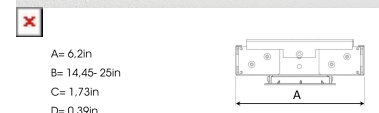

MOON MICRO NA 800, 930 (BBBL), FLOOD, WHITE

ITAB

- ✓ Product is title 24 compatible
- ✓ Discrete and clean looking ceiling
- ✓ Available in various sizes and lumen packages
- ✓ Available in white, black and grey
- ✓ Small, tiltable and rotating

TECHNICAL SPECIFICATION

Product Code	345-7532-10
Colour	White
Control	Phase dim
CRI light colour	930 (BBBL)
Delivered lumen output lm	800
Driver	Stand alone, included
Light distribution	Flood
Lightsource	LED COB
Mains input voltage	120V
Measurements A	6,2
Measurements B	14,45 - 25
Measurements C	1,73
Measurements D	0,39
Mounting	Recessed
Position	360°/35°
Lifetime	L80 B10, 50.000h
Protection	For indoor use only
Sawing instructions diameter	0,13
Sawing instructions unit	inch
Start Time	Instant
System power W	8,5
Unit	inch

Spot	Medium	Flood	Wide Flood
15°	27°	36°	56°
m	ø	m	ø
1.0	0.26	1.0	0.47
2.0	0.53	2.0	0.95
3.0	0.79	3.0	1.42
1.0	0.65	1.0	1.06
2.0	1.30	2.0	2.12
3.0	1.95	3.0	3.18

3,19in