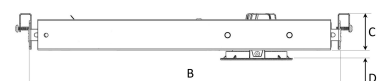

# MOON MICRO NA 800, 930 (BBBL), MEDIUM, WHITE ITAB

- ✓ Product is title 24 compatible
- ✓ Discrete and clean looking ceiling
- ✓ Available in various sizes and lumen packages
- ✓ Available in white, black and grey
- ✓ Small, tiltable and rotating

## TECHNICAL SPECIFICATION

Product Code	345-7531-10
Colour	White
Control	Phase dim
CRI light colour	930 (BBBL)
Delivered lumen output lm	800
Driver	Stand alone, included
Light distribution	Medium
Lightsource	LED COB
Mains input voltage	120V
Measurements A	6,2
Measurements B	14,45 - 25
Measurements C	1,73
Measurements D	0,39
Mounting	Recessed
Position	360°/35°
Lifetime	L80 B10, 50.000h
Protection	For indoor use only
Sawing instructions diameter	0,13
Sawing instructions unit	inch
Start Time	Instant
System power W	8,5
Unit	inch

Spot	Medium	Flood	Wide Flood
15°	27°	36°	56°
m	ø	m	ø
1.0	0.26	1.0	0.47
2.0	0.53	2.0	0.95
3.0	0.79	3.0	1.42
1.0	0.65	1.0	1.06
2.0	1.30	2.0	2.12
3.0	1.95	3.0	3.18

3,19in