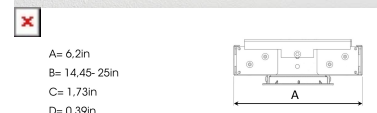

# MOON MICRO NA 800, 930 (BBBL), MEDIUM, WHITE ITAB

- ✓ Product is title 24 compatible
- ✓ Discrete and clean looking ceiling
- ✓ Available in various sizes and lumen packages
- ✓ Available in white, black and grey
- ✓ Small, tiltable and rotating

## TECHNICAL SPECIFICATION

Product Code	345-7531-10
Colour	White
Control	Phase dim
CRI light colour	930 (BBBL)
Delivered lumen output lm	800
Driver	Stand alone, included
Light distribution	Medium
Lightsource	LED COB
Mains input voltage	120V
Measurements A	6,2
Measurements B	14,45 - 25
Measurements C	1,73
Measurements D	0,39
Mounting	Recessed
Position	360°/35°
Lifetime	L80 B10, 50.000h
Protection	For indoor use only
Sawing instructions diameter	0,13
Sawing instructions unit	inch
Start Time	Instant
System power W	8,5
Unit	inch

Spot	Medium	Flood	Wide Flood
15°	27°	36°	56°
m	ø	m	ø
1.0	0.26	1.0	0.47
2.0	0.53	2.0	0.95
3.0	0.79	3.0	1.42
1.0	0.65	1.0	1.06
2.0	1.30	2.0	2.12
3.0	1.95	3.0	3.18

3,19in