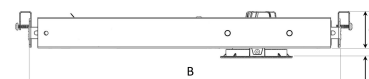

# MOON MICRO NA 800, 930 (BBBL), SPOT, BLACK

ITAB

- ✓ Product is title 24 compatible
- ✓ Discrete and clean looking ceiling
- ✓ Available in various sizes and lumen packages
- ✓ Available in white, black and grey
- ✓ Small, tiltable and rotating

## TECHNICAL SPECIFICATION

Product Code	345-7530-20
Colour	Black
Control	Phase dim
CRI light colour	930 (BBBL)
Delivered lumen output lm	800
Driver	Stand alone, included
Light distribution	Spot
Lightsource	LED COB
Mains input voltage	120V
Measurements A	6,2
Measurements B	14,45 - 25
Measurements C	1,73
Measurements D	0,39
Mounting	Recessed
Position	360°/35°
Lifetime	L80 B10, 50.000h
Protection	For indoor use only
Sawing instructions diameter	0,13
Sawing instructions unit	inch
Start Time	Instant
System power W	8,5
Unit	inch

A= 6.2in  
B= 14.45- 25in  
C= 1.73in  
D= 0.39in

Spot	Medium	Flood	Wide Flood
15°	27°	36°	56°
m	ø	m	ø
1.0	0.26	1.0	0.47
2.0	0.53	2.0	0.95
3.0	0.79	3.0	1.42
1.0	0.65	1.0	1.06
2.0	1.30	2.0	2.12
3.0	1.95	3.0	3.18