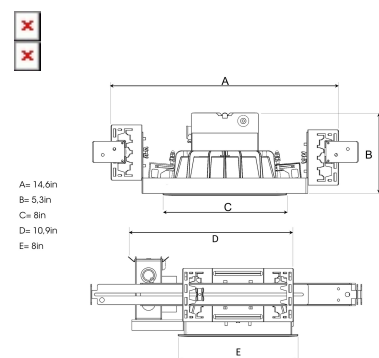

FIX I, 3000, 930, NA, RETROFIT KIT, MEDIUM, WHITE, 120-277V

- ✓ Product is title 24 compatible
- ✓ Modern, minimalistic and clean-looking ceiling
- ✓ Available in various lumen packages
- ✓ Available in white, black and grey

TECHNICAL SPECIFICATION

Product Code	306-400-202-10
Colour	White
Control	On/off
CRI light colour	930 (BBBL)
Delivered lumen output lm	2700
Driver	Stand alone, included
EEL	E
Light distribution	Medium
Lightsource	LED COB
Mains input voltage	120V
Measurements A	7,95
Measurements B	2,7
Measurements C	7,95
Mounting	Recessed
Position	Fixed
Lifetime	L80 B10 50.000h
Protection	IP 20, class III
Sawing instructions unit	inch
Sawing instructions x	7,5
Sawing instructions y	6,7
Start Time	Instant
System power W	21,49
Unit	inch
Weight	1,76 lbs

Spot	Medium	Flood	Wide Flood
14°	27°	38°	56°
m	m	m	m
1.0	1.0	1.0	1.0
2.0	2.0	2.0	2.0
3.0	3.0	3.0	3.0
0.25	0.48	0.69	1.07
0.49	0.95	1.39	2.14
0.74	1.43	2.08	3.22

6,97 x 7,53in