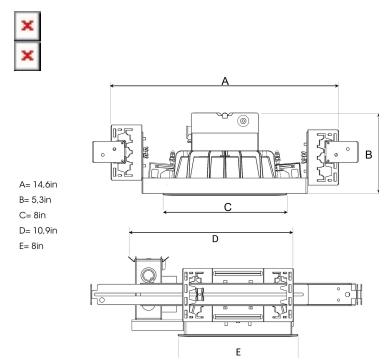

## TECHNICAL SPECIFICATION

Product Code	306-400-102-10
Colour	White
Control	On/off
CRI light colour	930 (BBBL)
Delivered lumen output lm	1300
Driver	Stand alone, included
EEL	E
Light distribution	Medium
Lightsource	LED COB
Mains input voltage	120V
Measurements A	7,95
Measurements B	2,7
Measurements C	7,95
Mounting	Recessed
Position	Fixed
Lifetime	L80 B10 50.000h
Protection	IP 20, class III
Sawing instructions unit	inch
Sawing instructions x	7,5
Sawing instructions y	6,7
Start Time	Instant
System power W	9,98
Unit	inch
Weight	1,76 lbs

A= 14,6in  
B= 5,3in  
C= 8in  
D= 10,9in  
E= 8in

Spot	Medium	Flood	Wide Flood
14°	27°	38°	56°
m	m	m	m
1.0	1.0	1.0	1.0
2.0	2.0	2.0	2.0
3.0	3.0	3.0	3.0
0.25	0.48	0.69	1.07
0.49	0.95	1.39	2.14
0.74	1.43	2.08	3.22

6,97 x 7,53in