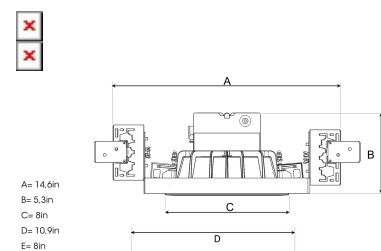

FIX I, 1500, 930, NA, RETROFIT KIT, FLOOD, WHITE, 120-277V

ITAB

- ✓ Product is title 24 compatible
- ✓ Modern, minimalistic and clean-looking ceiling
- ✓ Available in various lumen packages
- ✓ Available in white, black and grey

TECHNICAL SPECIFICATION

Product Code	306-400-103-10
Colour	White
Control	On/off
CRI light colour	930 (BBBL)
Delivered lumen output lm	1300
Driver	Stand alone, included
EEL	E
Light distribution	Flood
Lightsource	LED COB
Mains input voltage	120V
Measurements A	7,95
Measurements B	2,7
Measurements C	7,95
Mounting	Recessed
Position	Fixed
Lifetime	L80 B10 50.000h
Protection	IP 20, class III
Sawing instructions unit	inch
Sawing instructions x	7,5
Sawing instructions y	6,7
Start Time	Instant
System power W	9,98
Unit	inch
Weight	1,76 lbs

Spot	Medium	Flood	Wide Flood
14°	27°	38°	56°
m	m	m	m
1.0	1.0	1.0	1.0
2.0	2.0	2.0	2.0
3.0	3.0	3.0	3.0
0.25	0.48	0.69	1.07
0.49	0.95	1.39	2.14
0.74	1.43	2.08	3.22

6,97 x 7,53in