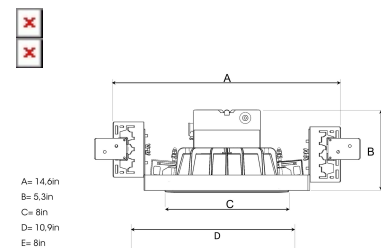

FIX I 3000, 930, NA, SPOT, WHITE

- ✓ Product is title 24 compatible
- ✓ Modern, minimalistic and clean-looking ceiling
- ✓ Available in various lumen packages
- ✓ Available in white, black and grey

TECHNICAL SPECIFICATION

Product Code	306-780-11
Colour	White
Control	On/off
CRI light colour	930 (BBBL)
Delivered lumen output lm	2700
Driver	Stand alone, included
EEL	E
Light distribution	Spot
Lightsource	LED COB
Mains input voltage	120V
Measurements A	14,6
Measurements B	5,2
Measurements C	7,95
Measurements D	10,9
Measurements E	7,95
Mounting	Recessed
Position	Fixed
Lifetime	L80 B10 50.000h
Protection	IP 20, class III
Sawing instructions unit	inch
Sawing instructions x	7,5
Sawing instructions y	6,7
Start Time	Instant
System power W	21,49
Unit	inch
Weight	1,76 lbs

Spot	Medium	Flood	Wide Flood
14°	27°	38°	56°
m	ø	m	ø
1.0	0.25	1.0	0.48
2.0	0.49	2.0	1.39
3.0	0.74	3.0	2.08
1.0	0.25	1.0	0.69
2.0	0.49	2.0	1.39
3.0	0.74	3.0	2.08
1.0	0.25	1.0	1.07
2.0	0.49	2.0	2.14
3.0	0.74	3.0	3.22

6,97 x 7,53in