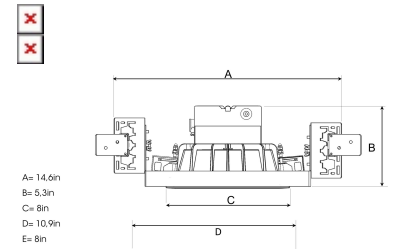

Product Code	306-781-11
Colour	White
Control	On/off
CRI light colour	930 (BBBL)
Delivered lumen output lm	2700
Driver	Stand alone, included
EEL	E
Light distribution	Medium
Lightsource	LED COB
Mains input voltage	120V
Measurements A	14,6
Measurements B	5,2
Measurements C	7,95
Measurements D	10,9
Measurements E	7,95
Mounting	Recessed
Position	Fixed
Lifetime	L80 B10 50.000h
Protection	IP 20, class III
Sawing instructions unit	inch
Sawing instructions x	7,5
Sawing instructions y	6,7
Start Time	Instant
System power W	21,49
Unit	inch
Weight	1,76 lbs

Spot	Medium	Flood	Wide Flood
14°	27°	38°	56°
m	ø	m	ø
1.0	0.25	1.0	0.48
2.0	0.49	2.0	0.95
3.0	0.74	3.0	1.43
1.0	0.69	1.0	1.07
2.0	1.39	2.0	2.14
3.0	2.08	3.0	3.22

6,97 x 7,53in