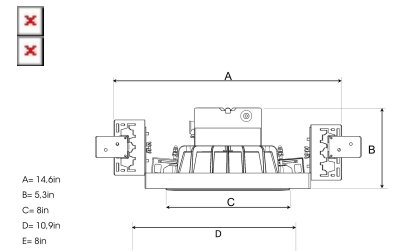

Product Code	306-782-11
Colour	White
Control	On/off
CRI light colour	930 (BBBL)
Delivered lumen output lm	2700
Driver	Stand alone, included
EEL	E
Light distribution	Flood
Lightsource	LED COB
Mains input voltage	120V
Measurements A	14,6
Measurements B	5,2
Measurements C	7,95
Measurements D	10,9
Measurements E	7,95
Mounting	Recessed
Position	Fixed
Lifetime	L80 B10 50.000h
Protection	IP 20, class III
Sawing instructions unit	inch
Sawing instructions x	7,5
Sawing instructions y	6,7
Start Time	Instant
System power W	21,49
Unit	inch
Weight	1,76 lbs

Spot	Medium	Flood	Wide Flood
14°	27°	38°	56°
m	ø	m	ø
1.0	0.25	1.0	0.48
2.0	0.49	2.0	0.95
3.0	0.74	3.0	1.43
1.0	0.69	1.0	1.07
2.0	1.39	2.0	2.14
3.0	2.08	3.0	3.22

6,97 x 7,53in