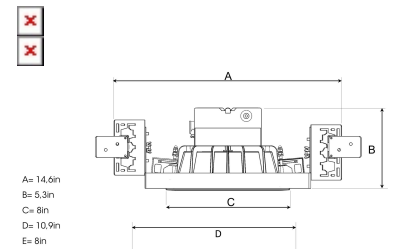

## TECHNICAL SPECIFICATION

Product Code	306-782-30
Colour	Grey
Control	On/off
CRI light colour	930 (BBBL)
Delivered lumen output lm	2700
Driver	Stand alone, included
EEL	E
Light distribution	Flood
Lightsource	LED COB
Mains input voltage	120V
Measurements A	14,6
Measurements B	5,2
Measurements C	7,95
Measurements D	10,9
Measurements E	7,95
Mounting	Recessed
Position	Fixed
Lifetime	L80 B10 50.000h
Protection	IP 20, class III
Sawing instructions unit	inch
Sawing instructions x	7,5
Sawing instructions y	6,7
Start Time	Instant
System power W	21,49
Unit	inch
Weight	1,76 lbs

Spot	Medium	Flood	Wide Flood
14°	27°	38°	56°
m	ø	m	ø
1.0	0.25	1.0	0.48
2.0	0.49	2.0	1.39
3.0	0.74	3.0	2.08
1.0	0.25	1.0	0.69
2.0	0.49	2.0	1.39
3.0	0.74	3.0	2.08
1.0	0.25	1.0	1.07
2.0	0.49	2.0	2.14
3.0	0.74	3.0	3.22

6,97 x 7,53in