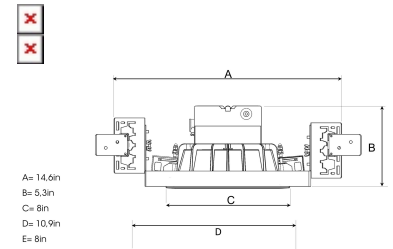

Product Code	306-709-30
Colour	Grey
Control	On/off
CRI light colour	930 (BBBL)
Delivered lumen output lm	1300
Driver	Stand alone, included
EEL	E
Light distribution	Medium
Lightsource	LED COB
Mains input voltage	120V
Measurements A	14,6
Measurements B	5,2
Measurements C	7,95
Measurements D	10,9
Measurements E	7,95
Mounting	Recessed
Position	Fixed
Lifetime	L80 B10 50.000h
Protection	IP 20, class III
Sawing instructions unit	inch
Sawing instructions x	7,5
Sawing instructions y	6,7
Start Time	Instant
System power W	9,98
Unit	inch
Weight	1,76 lbs

Spot	Medium		Flood		Wide Flood	
	m	ø	m	ø	m	ø
1.0	0.25	0.48	0.69	1.07	1.07	1.07
2.0	0.49	0.95	1.39	2.14	2.14	2.14
3.0	0.74	1.43	2.08	3.22	3.22	3.22

6,97 x 7,53in