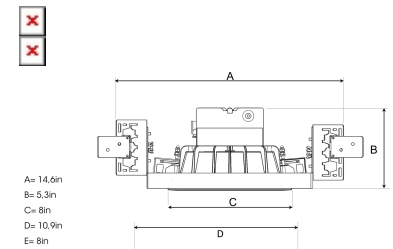

## TECHNICAL SPECIFICATION

Product Code	280-7515-20
Colour	Black
Control	0-10 V
CRI light colour	930 (BBBL)
Delivered lumen output lm	2800
Driver	Stand alone, included
Light distribution	Wide flood
Lightsource	LED COB
Mains input voltage	120-277V
Measurements A	14,6
Measurements B	5,3
Measurements C	8
Measurements D	10,9
Measurements E	8
Mounting	Recessed
Position	Fixed
Lifetime	L80 B10, 50.000h
Protection	For indoor use only
Sawing instructions unit	inch
Sawing instructions x	6,97
Sawing instructions y	7,53
Start Time	Instant
System power W	24,5
Unit	inch

Spot	Medium	Flood	Wide Flood
14°	27°	38°	56°
m	ø	m	ø
1.0	0.25	1.0	0.48
2.0	0.49	2.0	0.95
3.0	0.74	3.0	1.43
1.0	0.69	1.0	1.07
2.0	1.39	2.0	2.14
3.0	2.08	3.0	3.22

6,97 x 7,53in