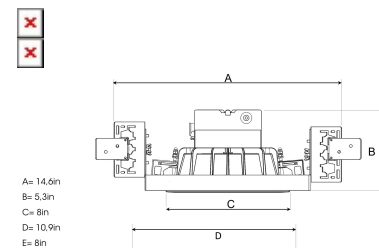

TECHNICAL SPECIFICATION

Product Code	280-7514-20
Colour	Black
Control	0-10 V
CRI light colour	930 (BBBL)
Delivered lumen output lm	2800
Driver	Stand alone, included
Light distribution	Flood
Lightsource	LED COB
Mains input voltage	120-277V
Measurements A	14,6
Measurements B	5,3
Measurements C	8
Measurements D	10,9
Measurements E	8
Mounting	Recessed
Position	Fixed
Lifetime	L80 B10, 50.000h
Protection	For indoor use only
Sawing instructions unit	inch
Sawing instructions x	6,97
Sawing instructions y	7,53
Start Time	Instant
System power W	24,5
Unit	inch

Spot	Medium	Flood	Wide Flood
14°	27°	38°	56°
m	ø	m	ø
1.0	0.25	1.0	0.48
2.0	0.49	2.0	0.95
3.0	0.74	3.0	1.43
1.0	0.69	1.0	1.07
2.0	1.39	2.0	2.14
3.0	2.08	3.0	3.22

6,97 x 7,53in