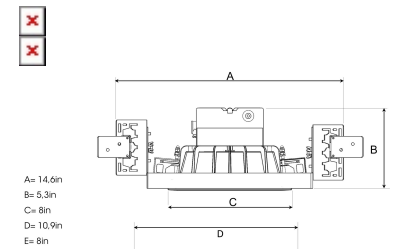

## TECHNICAL SPECIFICATION

Product Code	280-7514-10
Colour	White
Control	0-10 V
CRI light colour	930 (BBBL)
Delivered lumen output lm	2800
Driver	Stand alone, included
Light distribution	Flood
Lightsource	LED COB
Mains input voltage	120-277V
Measurements A	14,6
Measurements B	5,3
Measurements C	8
Measurements D	10,9
Measurements E	8
Mounting	Recessed
Position	Fixed
Lifetime	L80 B10, 50.000h
Protection	For indoor use only
Sawing instructions unit	inch
Sawing instructions x	6,97
Sawing instructions y	7,53
Start Time	Instant
System power W	24,5
Unit	inch

Spot	Medium	Flood	Wide Flood
14°	27°	38°	56°
m	ø	m	ø
1.0	0.25	1.0	0.48
2.0	0.49	2.0	0.95
3.0	0.74	3.0	1.43
1.0	0.69	1.0	1.07
2.0	1.39	2.0	2.14
3.0	2.08	3.0	3.22

6,97 x 7,53in