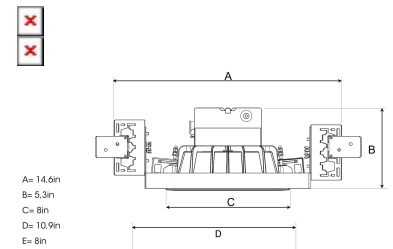

## TECHNICAL SPECIFICATION

Product Code	280-7513-30
Colour	Grey
Control	0-10 V
CRI light colour	930 (BBBL)
Delivered lumen output lm	2800
Driver	Stand alone, included
Light distribution	Medium
Lightsource	LED COB
Mains input voltage	120-277V
Measurements A	14,6
Measurements B	5,3
Measurements C	8
Measurements D	10,9
Measurements E	8
Mounting	Recessed
Position	Fixed
Lifetime	L80 B10, 50.000h
Protection	For indoor use only
Sawing instructions unit	inch
Sawing instructions x	6,97
Sawing instructions y	7,53
Start Time	Instant
System power W	24,5
Unit	inch

Spot	Medium	Flood	Wide Flood
14°	27°	38°	56°
m	ø	m	ø
1.0	0.25	1.0	0.48
2.0	0.49	2.0	0.95
3.0	0.74	3.0	1.43
1.0	0.69	1.0	1.07
2.0	1.39	2.0	2.14
3.0	2.08	3.0	3.22

6,97 x 7,53in