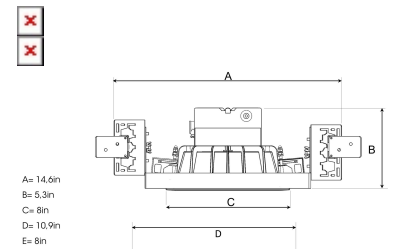

FIX NA 3000, 930 (BBBL), SPOT, WHITE

- ✓ Product is title 24 compatible
- ✓ Modern, minimalistic and clean-looking ceiling
- ✓ Available in various lumen packages
- ✓ Available in white, black and grey

TECHNICAL SPECIFICATION

Product Code	280-7512-10
Colour	White
Control	0-10 V
CRI light colour	930 (BBBL)
Delivered lumen output lm	2800
Driver	Stand alone, included
Light distribution	Spot
Lightsource	LED COB
Mains input voltage	120-277V
Measurements A	14,6
Measurements B	5,3
Measurements C	8
Measurements D	10,9
Measurements E	8
Mounting	Recessed
Position	Fixed
Lifetime	L80 B10, 50.000h
Protection	For indoor use only
Sawing instructions unit	inch
Sawing instructions x	6,97
Sawing instructions y	7,53
Start Time	Instant
System power W	24,5
Unit	inch

Spot	Medium	Flood	Wide Flood
14°	27°	38°	56°
m	ø	m	ø
1.0	0.25	1.0	0.48
2.0	0.49	2.0	0.95
3.0	0.74	3.0	1.43
1.0	0.69	1.0	1.07
2.0	1.39	2.0	2.14
3.0	2.08	3.0	3.22

6,97 x 7,53in