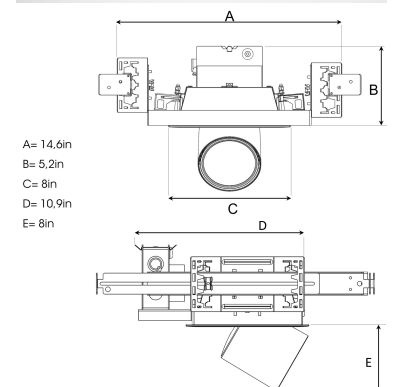

TECHNICAL SPECIFICATION

Product Code	280-71507-30
Colour	Grey
Control	0-10 V
CRI light colour	930 (BBBL)
Delivered lumen output lm	2800
Driver	Stand alone, included
Light distribution	Wide flood
Lightsource	LED COB
Mains input voltage	120-277V
Measurements A	14,6
Measurements B	5,2
Measurements C	8
Measurements D	10,9
Measurements E	4,3
Mounting	Recessed
Position	360°/60°
Lifetime	L80 B10, 50.000h
Protection	For indoor use only
Sawing instructions unit	inch
Sawing instructions x	6,97
Sawing instructions y	7,53
Start Time	Instant
System power W	24,5
Unit	inch

Spot	Medium	Flood	Wide Flood
14°	27°	38°	56°
m	m	m	m
1.0	1.0	1.0	1.0
2.0	2.0	2.0	2.0
3.0	3.0	3.0	3.0
0.25	0.48	0.69	1.07
0.49	0.95	1.39	2.14
0.74	1.43	2.08	3.22

6,97 x 7,53in