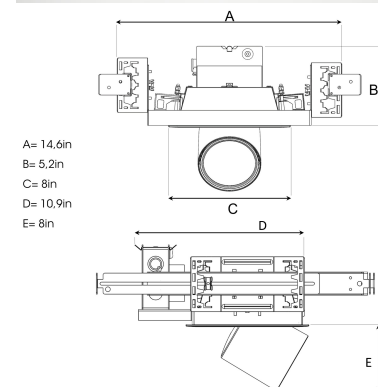

FLEX 1 NA 3000, 930 (BBBL), FLOOD, GREY

ITAB

- ✓ Product is title 24 compatible
- ✓ Modern, minimalistic and clean-looking ceiling
- ✓ Available in various lumen packages
- ✓ Available in white, black and grey
- ✓ Tiltable and rotating

TECHNICAL SPECIFICATION

Product Code	280-71506-30
Colour	Grey
Control	0-10 V
CRI light colour	930 (BBBL)
Delivered lumen output lm	2800
Driver	Stand alone, included
Light distribution	Flood
Lightsource	LED COB
Mains input voltage	120-277V
Measurements A	14,6
Measurements B	5,2
Measurements C	8
Measurements D	10,9
Measurements E	4,3
Mounting	Recessed
Position	360°/60°
Lifetime	L80 B10, 50.000h
Protection	For indoor use only
Sawing instructions unit	inch
Sawing instructions x	6,97
Sawing instructions y	7,53
Start Time	Instant
System power W	24,5
Unit	inch

Spot	Medium	Flood	Wide Flood
14°	27°	38°	56°
m	m	m	m
1.0	1.0	1.0	1.0
2.0	2.0	2.0	2.0
3.0	3.0	3.0	3.0
0.25	0.48	0.69	1.07
0.49	0.95	1.39	2.14
0.74	1.43	2.08	3.22

6,97 x 7,53in