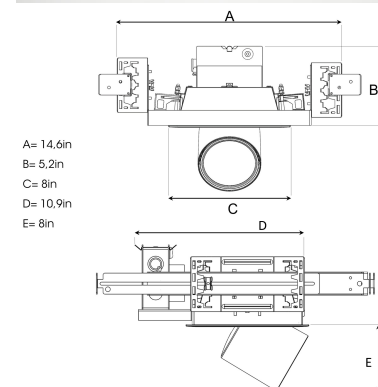

FLEX 1 NA 3000, 930 (BBBL), FLOOD, BLACK

- ✓ Product is title 24 compatible
- ✓ Modern, minimalistic and clean-looking ceiling
- ✓ Available in various lumen packages
- ✓ Available in white, black and grey
- ✓ Tiltable and rotating

TECHNICAL SPECIFICATION

Product Code	280-71506-20
Colour	Black
Control	0-10 V
CRI light colour	930 (BBBL)
Delivered lumen output lm	2800
Driver	Stand alone, included
Light distribution	Flood
Lightsource	LED COB
Mains input voltage	120-277V
Measurements A	14,6
Measurements B	5,2
Measurements C	8
Measurements D	10,9
Measurements E	4,3
Mounting	Recessed
Position	360°/60°
Lifetime	L80 B10, 50.000h
Protection	For indoor use only
Sawing instructions unit	inch
Sawing instructions x	6,97
Sawing instructions y	7,53
Start Time	Instant
System power W	24,5
Unit	inch

Spot	Medium	Flood	Wide Flood
14°	27°	38°	56°
m	m	m	m
1.0	1.0	1.0	1.0
2.0	2.0	2.0	2.0
3.0	3.0	3.0	3.0
0.25	0.48	0.69	1.07
0.49	0.95	1.39	2.14
0.74	1.43	2.08	3.22

6,97 x 7,53in