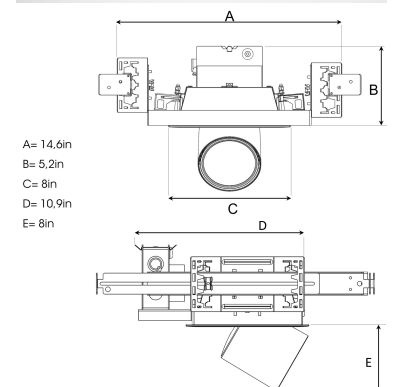

FLEX 1 NA 3000, 930 (BBBL), SPOT, BLACK

- ✓ Product is title 24 compatible
- ✓ Modern, minimalistic and clean-looking ceiling
- ✓ Available in various lumen packages
- ✓ Available in white, black and grey
- ✓ Tiltable and rotating

TECHNICAL SPECIFICATION

Product Code	280-71504-20
Colour	Black
Control	0-10 V
CRI light colour	930 (BBBL)
Delivered lumen output lm	2800
Driver	Stand alone, included
Light distribution	Spot
Lightsource	LED COB
Mains input voltage	120-277V
Measurements A	14,6
Measurements B	5,2
Measurements C	8
Measurements D	10,9
Measurements E	4,3
Mounting	Recessed
Position	360°/60°
Lifetime	L80 B10, 50.000h
Protection	For indoor use only
Sawing instructions unit	inch
Sawing instructions x	6,97
Sawing instructions y	7,53
Start Time	Instant
System power W	24,5
Unit	inch

Spot	Medium	Flood	Wide Flood
14°	27°	38°	56°
m	m	m	m
1.0	1.0	1.0	1.0
2.0	2.0	2.0	2.0
3.0	3.0	3.0	3.0
0.25	0.48	0.69	1.07
0.49	0.95	1.39	2.14
0.74	1.43	2.08	3.22

6,97 x 7,53in