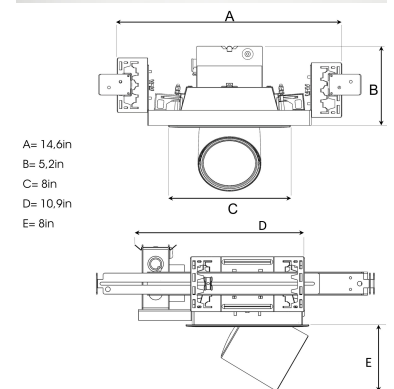

# FLEX 1 NA 3000, 930 (BBBL), SPOT, WHITE

- ✓ Product is title 24 compatible
- ✓ Modern, minimalistic and clean-looking ceiling
- ✓ Available in various lumen packages
- ✓ Available in white, black and grey
- ✓ Tiltable and rotating

## TECHNICAL SPECIFICATION

Product Code	280-71504-10
Colour	White
Control	0-10 V
CRI light colour	930 (BBBL)
Delivered lumen output lm	2800
Driver	Stand alone, included
Light distribution	Spot
Lightsource	LED COB
Mains input voltage	120-277V
Measurements A	14,6
Measurements B	5,2
Measurements C	8
Measurements D	10,9
Measurements E	4,3
Mounting	Recessed
Position	360°/60°
Lifetime	L80 B10, 50.000h
Protection	For indoor use only
Sawing instructions unit	inch
Sawing instructions x	6,97
Sawing instructions y	7,53
Start Time	Instant
System power W	24,5
Unit	inch

Spot	Medium	Flood	Wide Flood
14°	27°	38°	56°
m	m	m	m
1.0	1.0	1.0	1.0
2.0	2.0	2.0	2.0
3.0	3.0	3.0	3.0
0.25	0.48	0.69	1.07
0.49	0.95	1.39	2.14
0.74	1.43	2.08	3.22

6,97 x 7,53in