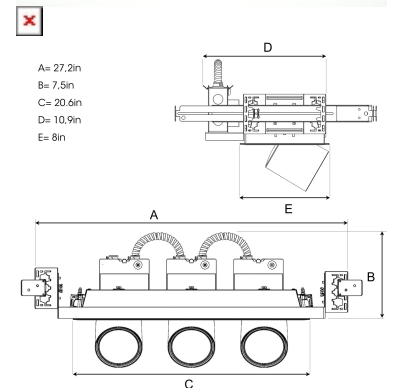

# FLEX III, 3000, 930, NA, RETROFIT KIT, SPOT, WIDE FLOOD, MEDIUM, WHITE, 120-277V

ITAB

- ✓ Product is title 24 compatible
- ✓ Modern, minimalistic and clean-looking ceiling
- ✓ Available in various lumen packages
- ✓ Available in white, black and grey
- ✓ Tiltable and rotating

## TECHNICAL SPECIFICATION

Product Code	306-403-207-10
Colour	White
Control	On/off
CRI light colour	930 (BBBL)
Delivered lumen output lm	2700
Driver	Stand alone, included
EEI	E
Light distribution	Spot, Wide Flood, Medium
Lightsource	LED COB
Mains input voltage	120V
Measurements A	20,6
Measurements B	2,75
Measurements C	8
Measurements D	7
Mounting	Recessed
Position	360°/60°
Lifetime	L80 B10 50.000h
Protection	IP 20, class III
Sawing instructions unit	inch
Sawing instructions x	20,1
Sawing instructions y	6,7
Start Time	Instant
System power W	21,49
Unit	inch
Weight	6,17 lbs

Spot	Medium	Flood	Wide Flood
14°	27°	38°	56°
m	m	m	m
1.0	1.0	1.0	1.0
2.0	2.0	2.0	2.0
3.0	3.0	3.0	3.0
0.25	0.48	0.69	1.07
0.49	0.95	1.39	2.14
0.74	1.43	2.08	3.22

6,97 x 20,17in