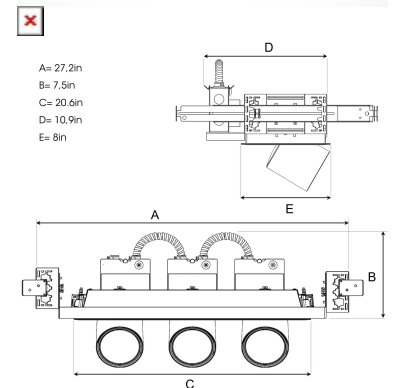

FLEX III, 1500, 930, NA, RETROFIT KIT, SPOT, WIDE FLOOD, MEDIUM, WHITE, 120-277V

- ✓ Product is title 24 compatible
- ✓ Modern, minimalistic and clean-looking ceiling
- ✓ Available in various lumen packages
- ✓ Available in white, black and grey
- ✓ Tilttable and rotating

TECHNICAL SPECIFICATION

Product Code	306-403-107-10
Colour	White
Control	On/off
CRI light colour	930 (BBBL)
Delivered lumen output lm	1300
Driver	Stand alone, included
EEI	E
Light distribution	Spot, Wide Flood, Medium
Lightsource	LED COB
Mains input voltage	120V
Measurements A	20,6
Measurements B	2,75
Measurements C	8
Measurements D	7
Mounting	Recessed
Position	360°/60°
Lifetime	L80 B10 50.000h
Protection	IP 20, class III
Sawing instructions unit	inch
Sawing instructions x	20,1
Sawing instructions y	6,7
Start Time	Instant
System power W	9,98
Unit	inch
Weight	6,17 lbs

A= 27,2m
B= 7,5in
C= 20,6in
D= 10,9in
E= 8in

Spot	Medium	Flood	Wide Flood
14°	27°	38°	56°
m	m	m	m
1.0	1.0	1.0	1.0
2.0	2.0	2.0	2.0
3.0	3.0	3.0	3.0
0.25	0.48	0.69	1.07
0.49	0.95	1.39	2.14
0.74	1.43	2.08	3.22

6,97 x 20,17in