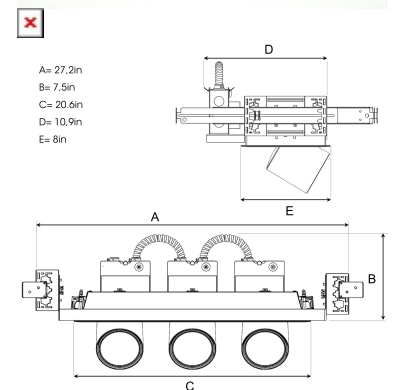

TECHNICAL SPECIFICATION

Product Code	306-403-206-10
Colour	White
Control	On/off
CRI light colour	930 (BBBL)
Delivered lumen output lm	2700
Driver	Stand alone, included
EEI	E
Light distribution	Spot, Flood, Medium
Lightsource	LED COB
Mains input voltage	120V
Measurements A	20,6
Measurements B	2,75
Measurements C	8
Measurements D	7
Mounting	Recessed
Position	360°/60°
Lifetime	L80 B10 50.000h
Protection	IP 20, class III
Sawing instructions unit	inch
Sawing instructions x	20,1
Sawing instructions y	6,7
Start Time	Instant
System power W	21,49
Unit	inch
Weight	6,17 lbs

A= 27,2m
B= 7,5in
C= 20,6in
D= 10,9in
E= 8in

Spot	Medium	Flood	Wide Flood
14°	27°	38°	56°
m	m	m	m
1.0	1.0	1.0	1.0
2.0	2.0	2.0	2.0
3.0	3.0	3.0	3.0
0.25	0.48	0.69	1.07
0.49	0.95	1.39	2.14
0.74	1.43	2.08	3.22

6,97 x 20,17in