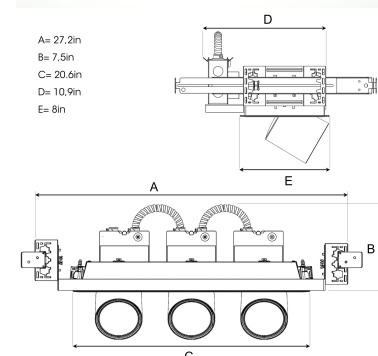

## TECHNICAL SPECIFICATION

Product Code	280-73506-30
Colour	Grey
Control	0-10 V
CRI light colour	930 (BBBL)
Delivered lumen output lm	3 x 2800
Driver	Stand alone, included
Light distribution	Flood
Lightsource	LED COB
Mains input voltage	120-277V
Measurements A	27,2
Measurements B	7,5
Measurements C	20,6
Measurements D	10,9
Measurements E	8
Mounting	Recessed
Position	360°/60°
Lifetime	L80 B10, 50.000h
Protection	For indoor use only
Sawing instructions unit	inch
Sawing instructions x	6,97
Sawing instructions y	20,17
Start Time	Instant
System power W	3 x 24,5
Unit	inch

A= 27.2in  
B= 7.5in  
C= 20.6in  
D= 10.9in  
E= 8in

Spot	Medium	Flood	Wide Flood
14°	27°	38°	56°
m	m	m	m
1.0	1.0	1.0	1.0
2.0	2.0	2.0	2.0
3.0	3.0	3.0	3.0
0.25	0.48	0.69	1.07
0.49	0.95	1.39	2.14
0.74	1.43	2.08	3.22

6,97 x 20,17in