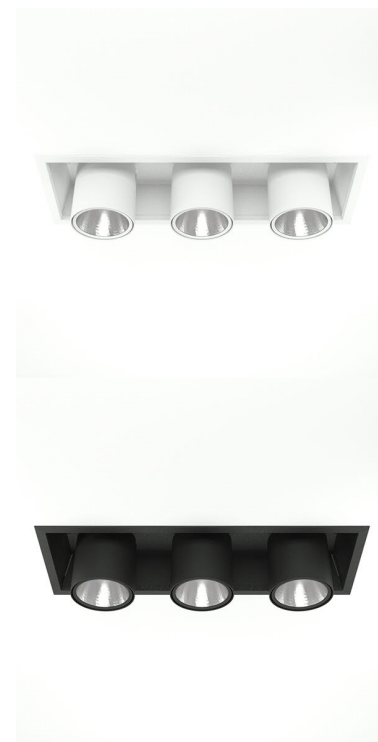

# FLEX 3 NA 3000, 930 (BBBL), FLOOD, GREY

ITAB

- ✓ Product is title 24 compatible
- ✓ Modern, minimalistic and clean-looking ceiling
- ✓ Available in various lumen packages
- ✓ Available in white, black and grey
- ✓ Tiltable and rotating

## TECHNICAL SPECIFICATION

Product Code	280-73506-30
Colour	Grey
Control	0-10 V
CRI light colour	930 (BBBL)
Delivered lumen output lm	3 x 2800
Driver	Stand alone, included
Light distribution	Flood
Lightsource	LED COB
Mains input voltage	120-277V
Measurements A	27,2
Measurements B	7,5
Measurements C	20,6
Measurements D	10,9
Measurements E	8
Mounting	Recessed
Position	360°/60°
Lifetime	L80 B10, 50.000h
Protection	For indoor use only
Sawing instructions unit	inch
Sawing instructions x	6,97
Sawing instructions y	20,17
Start Time	Instant
System power W	3 x 24,5
Unit	inch

A= 27.2in  
B= 7.5in  
C= 20.6in  
D= 10.9in  
E= 8in

Spot	Medium	Flood	Wide Flood
14°	27°	38°	56°
m	m	m	m
1.0	1.0	1.0	1.0
2.0	2.0	2.0	2.0
3.0	3.0	3.0	3.0
0.25	0.48	0.69	1.07
0.49	0.95	1.39	2.14
0.74	1.43	2.08	3.22

6,97 x 20,17in