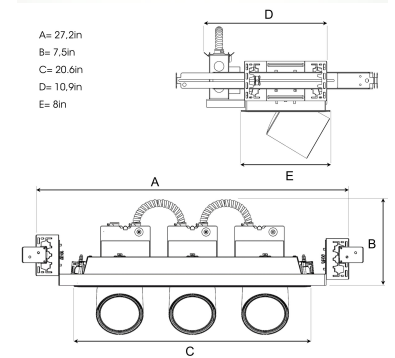

## TECHNICAL SPECIFICATION

Product Code	280-73505-30
Colour	Grey
Control	0-10 V
CRI light colour	930 (BBBL)
Delivered lumen output lm	3 x 2800
Driver	Stand alone, included
Light distribution	Medium
Lightsource	LED COB
Mains input voltage	120-277V
Measurements A	27,2
Measurements B	7,5
Measurements C	20,6
Measurements D	10,9
Measurements E	8
Mounting	Recessed
Position	360°/60°
Lifetime	L80 B10, 50.000h
Protection	For indoor use only
Sawing instructions unit	inch
Sawing instructions x	6,97
Sawing instructions y	20,17
Start Time	Instant
System power W	3 x 24,5
Unit	inch

Spot	Medium	Flood	Wide Flood
14°	27°	38°	56°
m	m	m	m
1.0	1.0	1.0	1.0
2.0	2.0	2.0	2.0
3.0	3.0	3.0	3.0
0.25	0.48	0.69	1.07
0.49	0.95	1.39	2.14
0.74	1.43	2.08	3.22

6,97 x 20,17in