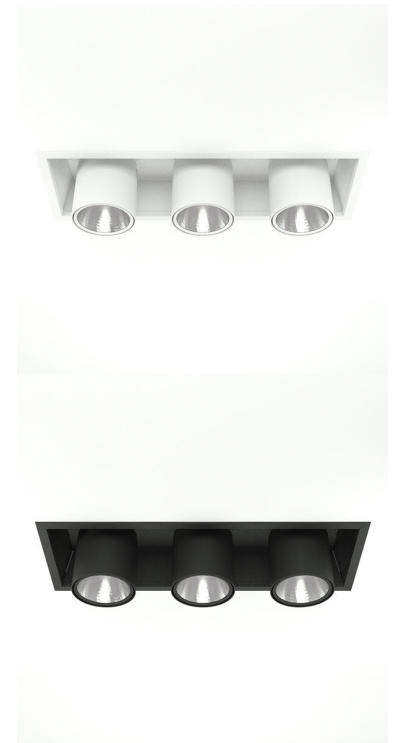

# FLEX 3 NA 3000, 930 (BBBL), MEDIUM, GREY

- ✓ Product is title 24 compatible
- ✓ Modern, minimalistic and clean-looking ceiling
- ✓ Available in various lumen packages
- ✓ Available in white, black and grey
- ✓ Tiltable and rotating

## TECHNICAL SPECIFICATION

Product Code	280-73505-30
Colour	Grey
Control	0-10 V
CRI light colour	930 (BBBL)
Delivered lumen output lm	3 x 2800
Driver	Stand alone, included
Light distribution	Medium
Lightsource	LED COB
Mains input voltage	120-277V
Measurements A	27,2
Measurements B	7,5
Measurements C	20,6
Measurements D	10,9
Measurements E	8
Mounting	Recessed
Position	360°/60°
Lifetime	L80 B10, 50.000h
Protection	For indoor use only
Sawing instructions unit	inch
Sawing instructions x	6,97
Sawing instructions y	20,17
Start Time	Instant
System power W	3 x 24,5
Unit	inch