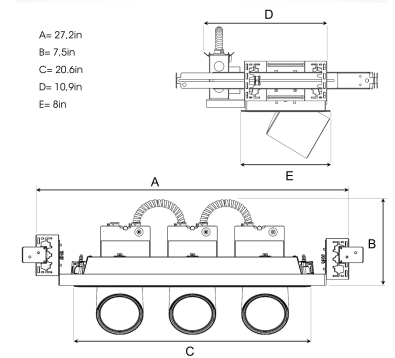

TECHNICAL SPECIFICATION

Product Code	280-73507-30
Colour	Grey
Control	0-10 V
CRI light colour	930 (BBBL)
Delivered lumen output lm	3 x 2800
Driver	Stand alone, included
Light distribution	Wide flood
Lightsource	LED COB
Mains input voltage	120-277V
Measurements A	27,2
Measurements B	7,5
Measurements C	20,6
Measurements D	10,9
Measurements E	8
Mounting	Recessed
Position	360°/60°
Lifetime	L80 B10, 50.000h
Protection	For indoor use only
Sawing instructions unit	inch
Sawing instructions x	6,97
Sawing instructions y	20,17
Start Time	Instant
System power W	3 x 24,5
Unit	inch

Spot	Medium	Flood	Wide Flood
14°	27°	38°	56°
m	m	m	m
1.0	1.0	1.0	1.0
2.0	2.0	2.0	2.0
3.0	3.0	3.0	3.0
0.25	0.48	0.69	1.07
0.49	0.95	1.39	2.14
0.74	1.43	2.08	3.22

6,97 x 20,17in