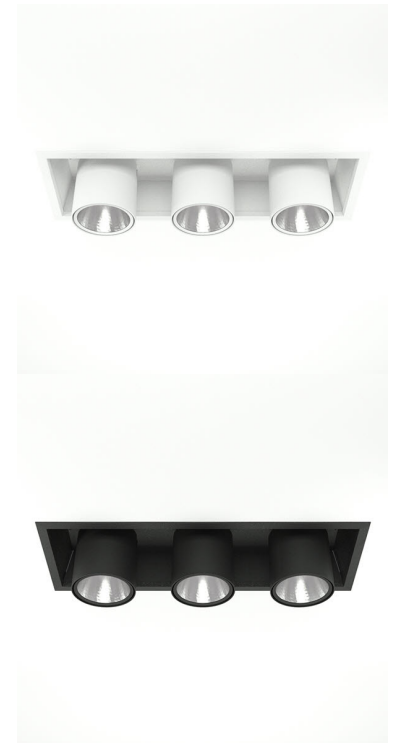

FLEX 3 NA 3000, 930 (BBBL), WIDE FLOOD, GREY

- ✓ Product is title 24 compatible
- ✓ Modern, minimalistic and clean-looking ceiling
- ✓ Available in various lumen packages
- ✓ Available in white, black and grey
- ✓ Tiltable and rotating

TECHNICAL SPECIFICATION

Product Code	280-73507-30
Colour	Grey
Control	0-10 V
CRI light colour	930 (BBBL)
Delivered lumen output lm	3 x 2800
Driver	Stand alone, included
Light distribution	Wide flood
Lightsource	LED COB
Mains input voltage	120-277V
Measurements A	27,2
Measurements B	7,5
Measurements C	20,6
Measurements D	10,9
Measurements E	8
Mounting	Recessed
Position	360°/60°
Lifetime	L80 B10, 50.000h
Protection	For indoor use only
Sawing instructions unit	inch
Sawing instructions x	6,97
Sawing instructions y	20,17
Start Time	Instant
System power W	3 x 24,5
Unit	inch