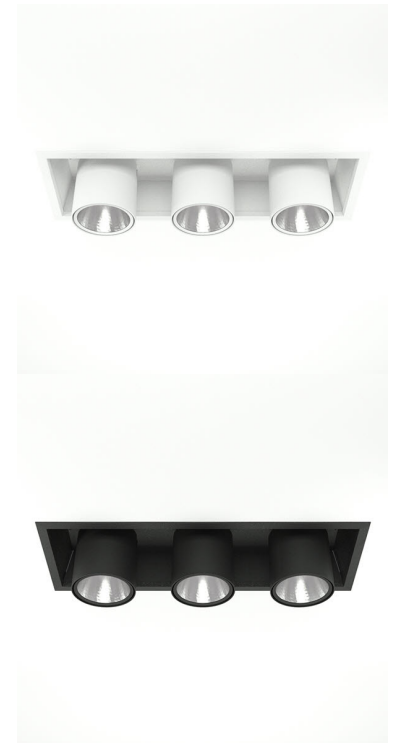

FLEX 3 NA 3000, 930 (BBBL), WIDE FLOOD, BLACK

ITAB

- ✓ Product is title 24 compatible
- ✓ Modern, minimalistic and clean-looking ceiling
- ✓ Available in various lumen packages
- ✓ Available in white, black and grey
- ✓ Tiltable and rotating

TECHNICAL SPECIFICATION

Product Code	280-73507-20
Colour	Black
Control	0-10 V
CRI light colour	930 (BBBL)
Delivered lumen output lm	3 x 2800
Driver	Stand alone, included
Light distribution	Wide flood
Lightsource	LED COB
Mains input voltage	120-277V
Measurements A	27,2
Measurements B	7,5
Measurements C	20,6
Measurements D	10,9
Measurements E	8
Mounting	Recessed
Position	360°/60°
Lifetime	L80 B10, 50.000h
Protection	For indoor use only
Sawing instructions unit	inch
Sawing instructions x	6,97
Sawing instructions y	20,17
Start Time	Instant
System power W	3 x 24,5
Unit	inch

A= 27.2in
B= 7.5in
C= 20.6in
D= 10.9in
E= 8in

Spot	Medium	Flood	Wide Flood
14°	27°	38°	56°
m	m	m	m
o	o	o	o
1.0	1.0	1.0	1.0
0.25	0.48	0.69	1.07
2.0	0.95	1.39	2.14
3.0	1.43	2.08	3.22

6,97 x 20,17in