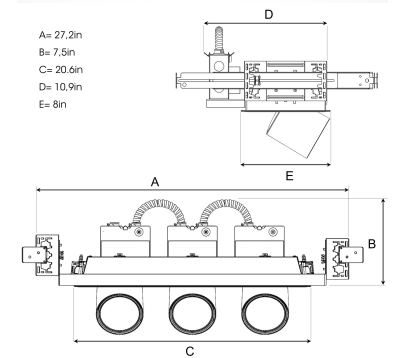

TECHNICAL SPECIFICATION

Product Code	280-73507-20
Colour	Black
Control	0-10 V
CRI light colour	930 (BBBL)
Delivered lumen output lm	3 x 2800
Driver	Stand alone, included
Light distribution	Wide flood
Lightsource	LED COB
Mains input voltage	120-277V
Measurements A	27,2
Measurements B	7,5
Measurements C	20,6
Measurements D	10,9
Measurements E	8
Mounting	Recessed
Position	360°/60°
Lifetime	L80 B10, 50.000h
Protection	For indoor use only
Sawing instructions unit	inch
Sawing instructions x	6,97
Sawing instructions y	20,17
Start Time	Instant
System power W	3 x 24,5
Unit	inch

A= 27.2in
B= 7.5in
C= 20.6in
D= 10.9in
E= 8in

Spot	Medium	Flood	Wide Flood
14°	27°	38°	56°
m	m	m	m
o	o	o	o
1.0	1.0	1.0	1.0
0.25	0.48	0.69	1.07
2.0	0.95	1.39	2.14
3.0	1.43	2.08	3.22

6,97 x 20,17in