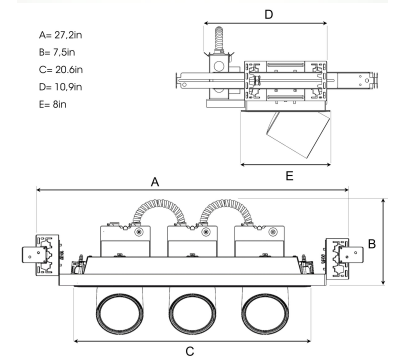

TECHNICAL SPECIFICATION

Product Code	280-73507-10
Colour	White
Control	0-10 V
CRI light colour	930 (BBBL)
Delivered lumen output lm	3 x 2800
Driver	Stand alone, included
Light distribution	Wide flood
Lightsource	LED COB
Mains input voltage	120-277V
Measurements A	27,2
Measurements B	7,5
Measurements C	20,6
Measurements D	10,9
Measurements E	8
Mounting	Recessed
Position	360°/60°
Lifetime	L80 B10, 50.000h
Protection	For indoor use only
Sawing instructions unit	inch
Sawing instructions x	6,97
Sawing instructions y	20,17
Start Time	Instant
System power W	3 x 24,5
Unit	inch

A= 27.2in
B= 7.5in
C= 20.6in
D= 10.9in
E= 8in

Spot	Medium	Flood	Wide Flood
14°	27°	38°	56°
m	o	m	o
1.0	0.25	1.0	0.69
2.0	0.49	2.0	1.39
3.0	0.74	3.0	2.08
1.0	0.48	1.0	1.07
2.0	0.95	2.0	2.14
3.0	1.43	3.0	3.22

6,97 x 20,17in