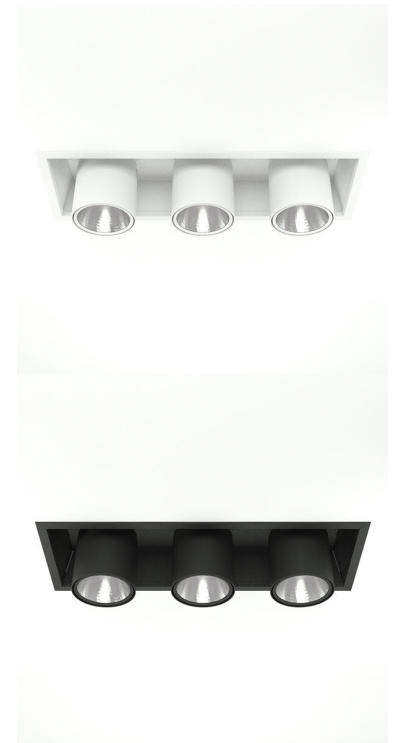

FLEX 3 NA 3000, 930 (BBBL), WIDE FLOOD, WHITE

ITAB

- ✓ Product is title 24 compatible
- ✓ Modern, minimalistic and clean-looking ceiling
- ✓ Available in various lumen packages
- ✓ Available in white, black and grey
- ✓ Tiltable and rotating

TECHNICAL SPECIFICATION

Product Code	280-73507-10
Colour	White
Control	0-10 V
CRI light colour	930 (BBBL)
Delivered lumen output lm	3 x 2800
Driver	Stand alone, included
Light distribution	Wide flood
Lightsource	LED COB
Mains input voltage	120-277V
Measurements A	27,2
Measurements B	7,5
Measurements C	20,6
Measurements D	10,9
Measurements E	8
Mounting	Recessed
Position	360°/60°
Lifetime	L80 B10, 50.000h
Protection	For indoor use only
Sawing instructions unit	inch
Sawing instructions x	6,97
Sawing instructions y	20,17
Start Time	Instant
System power W	3 x 24,5
Unit	inch

A= 27.2in
B= 7.5in
C= 20.6in
D= 10.9in
E= 8in

Spot	Medium	Flood	Wide Flood
14°	27°	38°	56°
m	o	m	o
1.0	0.25	1.0	0.69
2.0	0.49	2.0	1.39
3.0	0.74	3.0	2.08
1.0	0.48	1.0	1.07
2.0	0.95	2.0	2.14
3.0	1.43	3.0	3.22

6,97 x 20,17in