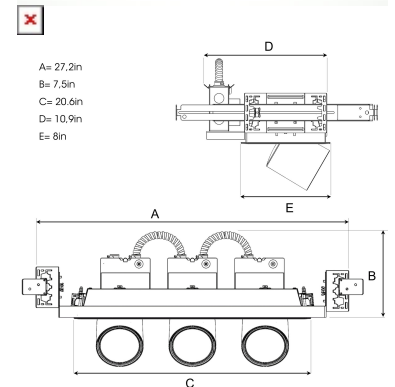

A= 27,2in
B= 7,5in
C= 20,6in
D= 10,9in
E= 8in

Spot	Medium	Flood	Wide Flood
14°	27°	38°	56°
m	m	m	m
1.0	1.0	1.0	1.0
2.0	2.0	2.0	2.0
3.0	3.0	3.0	3.0
0.25	0.48	0.69	1.07
0.49	0.95	1.39	2.14
0.74	1.43	2.08	3.22

6,97 x 20,17in

TECHNICAL SPECIFICATION

Product Code	280-73506-20
Colour	Black
Control	0-10 V
CRI light colour	930 (BBBL)
Delivered lumen output lm	3 x 2800
Driver	Stand alone, included
Light distribution	Flood
Lightsource	LED COB
Mains input voltage	120-277V
Measurements A	27,2
Measurements B	7,5
Measurements C	20,6
Measurements D	10,9
Measurements E	8
Mounting	Recessed
Position	360°/60°
Lifetime	L80 B10, 50.000h
Protection	For indoor use only
Sawing instructions unit	inch
Sawing instructions x	6,97
Sawing instructions y	20,17
Start Time	Instant
System power W	3 x 24,5
Unit	inch