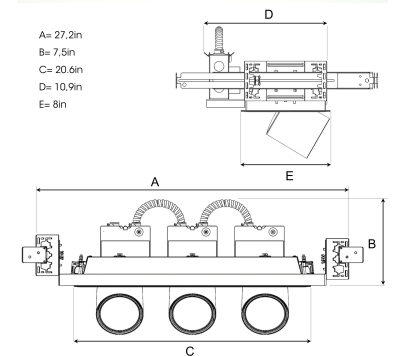

TECHNICAL SPECIFICATION

Product Code	280-73506-10
Colour	White
Control	0-10 V
CRI light colour	930 (BBBL)
Delivered lumen output lm	3 x 2800
Driver	Stand alone, included
Light distribution	Flood
Lightsource	LED COB
Mains input voltage	120-277V
Measurements A	27,2
Measurements B	7,5
Measurements C	20,6
Measurements D	10,9
Measurements E	8
Mounting	Recessed
Position	360°/60°
Lifetime	L80 B10, 50.000h
Protection	For indoor use only
Sawing instructions unit	inch
Sawing instructions x	6,97
Sawing instructions y	20,17
Start Time	Instant
System power W	3 x 24,5
Unit	inch

Spot	Medium	Flood	Wide Flood
14°	27°	38°	56°
m	m	m	m
1.0	1.0	1.0	1.0
2.0	2.0	2.0	2.0
3.0	3.0	3.0	3.0
0.25	0.48	0.69	1.07
0.49	0.95	1.39	2.14
0.74	1.43	2.08	3.22

6,97 x 20,17in