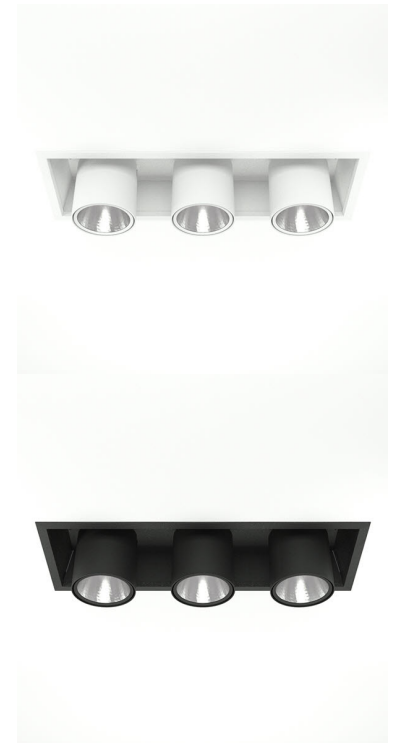

FLEX 3 NA 3000, 930 (BBBL), FLOOD, WHITE

- ✓ Product is title 24 compatible
- ✓ Modern, minimalistic and clean-looking ceiling
- ✓ Available in various lumen packages
- ✓ Available in white, black and grey
- ✓ Tiltable and rotating

TECHNICAL SPECIFICATION

Product Code	280-73506-10
Colour	White
Control	0-10 V
CRI light colour	930 (BBBL)
Delivered lumen output lm	3 x 2800
Driver	Stand alone, included
Light distribution	Flood
Lightsource	LED COB
Mains input voltage	120-277V
Measurements A	27,2
Measurements B	7,5
Measurements C	20,6
Measurements D	10,9
Measurements E	8
Mounting	Recessed
Position	360°/60°
Lifetime	L80 B10, 50.000h
Protection	For indoor use only
Sawing instructions unit	inch
Sawing instructions x	6,97
Sawing instructions y	20,17
Start Time	Instant
System power W	3 x 24,5
Unit	inch