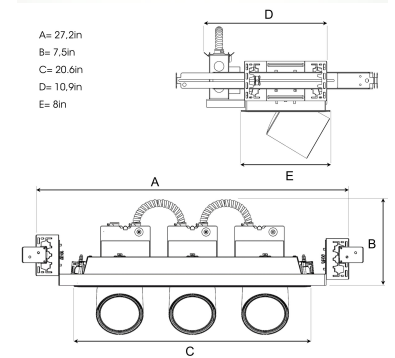

FLEX 3 NA 3000, 930 (BBBL), SPOT, WHITE

- ✓ Product is title 24 compatible
- ✓ Modern, minimalistic and clean-looking ceiling
- ✓ Available in various lumen packages
- ✓ Available in white, black and grey
- ✓ Tiltable and rotating

TECHNICAL SPECIFICATION

| | |
|---------------------------|-----------------------|
| Product Code | 280-73504-10 |
| Colour | White |
| Control | 0-10 V |
| CRI light colour | 930 (BBBL) |
| Delivered lumen output lm | 3 x 2800 |
| Driver | Stand alone, included |
| Light distribution | Spot |
| Lightsource | LED COB |
| Mains input voltage | 120-277V |
| Measurements A | 27,2 |
| Measurements B | 7,5 |
| Measurements C | 20,6 |
| Measurements D | 10,9 |
| Measurements E | 8 |
| Mounting | Recessed |
| Position | 360°/60° |
| Lifetime | L80 B10, 50.000h |
| Protection | For indoor use only |
| Sawing instructions unit | inch |
| Sawing instructions x | 6,97 |
| Sawing instructions y | 20,17 |
| Start Time | Instant |
| System power W | 3 x 24,5 |
| Unit | inch |

| Spot | Medium | Flood | Wide Flood |
|------|--------|-------|------------|
| 14° | 27° | 38° | 56° |
| m | o | m | o |
| 1.0 | 0.25 | 1.0 | 0.69 |
| 2.0 | 0.49 | 2.0 | 1.39 |
| 3.0 | 0.74 | 3.0 | 2.08 |
| 1.0 | 0.48 | 1.0 | 1.07 |
| 2.0 | 0.95 | 2.0 | 2.14 |
| 3.0 | 1.43 | 3.0 | 3.22 |

6,97 x 20,17in