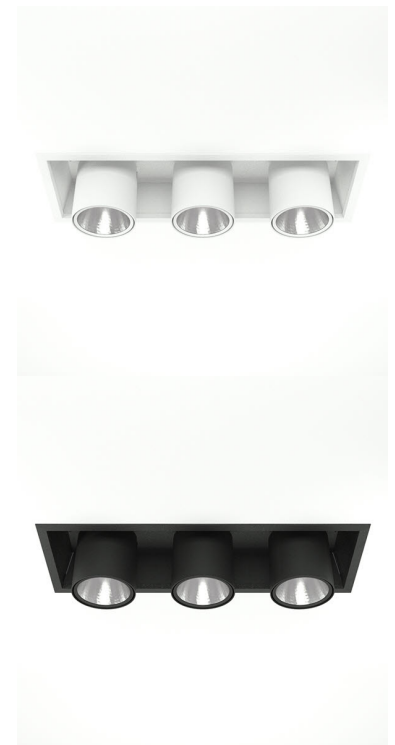

FLEX 3 NA 3000, 930 (BBBL), SPOT, WHITE

- ✓ Product is title 24 compatible
- ✓ Modern, minimalistic and clean-looking ceiling
- ✓ Available in various lumen packages
- ✓ Available in white, black and grey
- ✓ Tiltable and rotating

TECHNICAL SPECIFICATION

| | |
|---------------------------|-----------------------|
| Product Code | 280-73504-10 |
| Colour | White |
| Control | 0-10 V |
| CRI light colour | 930 (BBBL) |
| Delivered lumen output lm | 3 x 2800 |
| Driver | Stand alone, included |
| Light distribution | Spot |
| Lightsource | LED COB |
| Mains input voltage | 120-277V |
| Measurements A | 27,2 |
| Measurements B | 7,5 |
| Measurements C | 20,6 |
| Measurements D | 10,9 |
| Measurements E | 8 |
| Mounting | Recessed |
| Position | 360°/60° |
| Lifetime | L80 B10, 50.000h |
| Protection | For indoor use only |
| Sawing instructions unit | inch |
| Sawing instructions x | 6,97 |
| Sawing instructions y | 20,17 |
| Start Time | Instant |
| System power W | 3 x 24,5 |
| Unit | inch |

6,97 x 20,17in