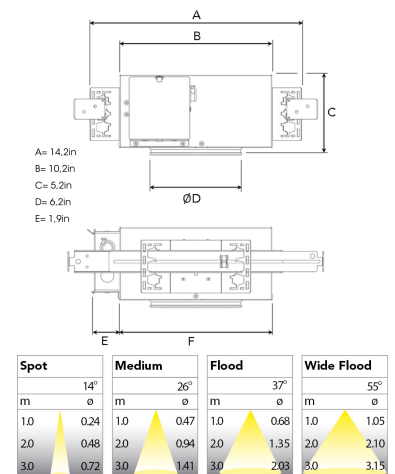

MOON NA 3000, 930 (BBBL), WIDE FLOOD, GREY

- ✓ Product is title 24 compatible
- ✓ Discrete and clean looking ceiling
- ✓ Available in various sizes and lumen packages
- ✓ Available in white, black and grey
- ✓ Tiltable and rotating

TECHNICAL SPECIFICATION

Product Code	295-7503-30
Colour	Grey
Control	0-10 V
CRI light colour	930 (BBBL)
Delivered lumen output lm	2800
Driver	Stand alone, included
Light distribution	Wide flood
Lightsource	LED COB
Mains input voltage	120-277V
Measurements A	14,2
Measurements B	10,2
Measurements C	5,2
Measurements D	6,2
Measurements E	1,9
Mounting	Recessed
Position	360°/45°
Lifetime	L80 B10, 50.000h
Protection	For indoor use only
Sawing instructions diameter	5,9
Sawing instructions unit	inch
Start Time	Instant
System power W	24,5
Unit	inch

5,9in