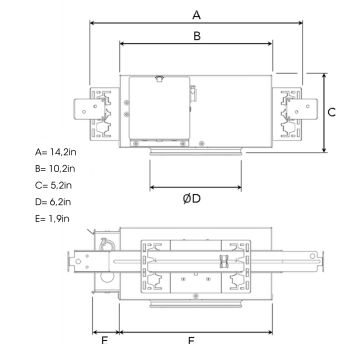

# MOON NA 3000, 930 (BBBL), WIDE FLOOD, BLACK

ITAB

- ✓ Product is title 24 compatible
- ✓ Discrete and clean looking ceiling
- ✓ Available in various sizes and lumen packages
- ✓ Available in white, black and grey
- ✓ Tiltable and rotating

Spot	Medium	Flood	Wide Flood
14°	26°	37°	55°
m	m	m	m
1.0	1.0	1.0	1.0
2.0	2.0	2.0	2.0
3.0	3.0	3.0	3.0
0.24	0.47	0.68	1.05
0.48	0.94	1.35	2.10
0.72	1.41	2.03	3.15

5,9in

## TECHNICAL SPECIFICATION

Product Code	295-7503-20
Colour	Black
Control	0-10 V
CRI light colour	930 (BBBL)
Delivered lumen output lm	2800
Driver	Stand alone, included
Light distribution	Wide flood
Lightsource	LED COB
Mains input voltage	120-277V
Measurements A	14,2
Measurements B	10,2
Measurements C	5,2
Measurements D	6,2
Measurements E	1,9
Mounting	Recessed
Position	360°/45°
Lifetime	L80 B10, 50.000h
Protection	For indoor use only
Sawing instructions diameter	5,9
Sawing instructions unit	inch
Start Time	Instant
System power W	24,5
Unit	inch