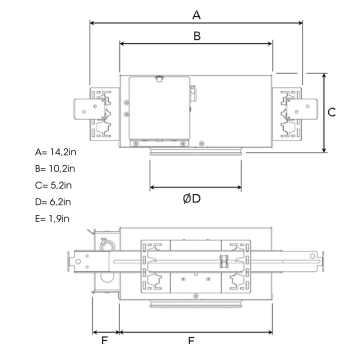

MOON NA 3000, 930 (BBBL), WIDE FLOOD, WHITE

ITAB

- ✓ Product is title 24 compatible
- ✓ Discrete and clean looking ceiling
- ✓ Available in various sizes and lumen packages
- ✓ Available in white, black and grey
- ✓ Tiltable and rotating

Spot	Medium	Flood	Wide Flood
14°	26°	37°	55°
m	m	m	m
1.0	1.0	1.0	1.0
2.0	2.0	2.0	2.0
3.0	3.0	3.0	3.0
0.24	0.47	0.68	1.05
0.48	0.94	1.35	2.10
0.72	1.41	2.03	3.15

TECHNICAL SPECIFICATION

Product Code	295-7503-10
Colour	White
Control	0-10 V
CRI light colour	930 (BBBL)
Delivered lumen output lm	2800
Driver	Stand alone, included
Light distribution	Wide flood
Lightsource	LED COB
Mains input voltage	120-277V
Measurements A	14,2
Measurements B	10,2
Measurements C	5,2
Measurements D	6,2
Measurements E	1,9
Mounting	Recessed
Position	360°/45°
Lifetime	L80 B10, 50.000h
Protection	For indoor use only
Sawing instructions diameter	5,9
Sawing instructions unit	inch
Start Time	Instant
System power W	24,5
Unit	inch

5,9in