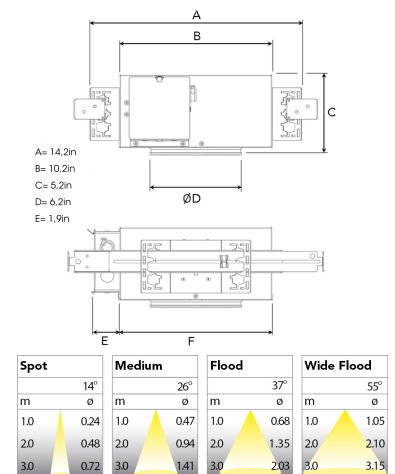

# MOON NA 3000, 930 (BBBL), FLOOD, GREY

- ✓ Product is title 24 compatible
- ✓ Discrete and clean looking ceiling
- ✓ Available in various sizes and lumen packages
- ✓ Available in white, black and grey
- ✓ Tiltable and rotating

## TECHNICAL SPECIFICATION

Product Code	295-7502-30
Colour	Grey
Control	0-10 V
CRI light colour	930 (BBBL)
Delivered lumen output lm	2800
Driver	Stand alone, included
Light distribution	Flood
Lightsource	LED COB
Mains input voltage	120-277V
Measurements A	14,2
Measurements B	10,2
Measurements C	5,2
Measurements D	6,2
Measurements E	1,9
Mounting	Recessed
Position	360°/45°
Lifetime	L80 B10, 50.000h
Protection	For indoor use only
Sawing instructions diameter	5,9
Sawing instructions unit	inch
Start Time	Instant
System power W	24,5
Unit	inch

5,9in