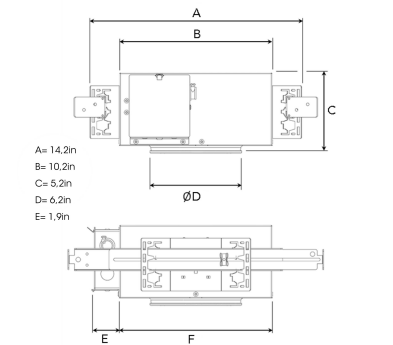

# MOON NA 3000, 930 (BBBL), FLOOD, BLACK

- ✓ Product is title 24 compatible
- ✓ Discrete and clean looking ceiling
- ✓ Available in various sizes and lumen packages
- ✓ Available in white, black and grey
- ✓ Tiltable and rotating

## TECHNICAL SPECIFICATION

Product Code	295-7502-20
Colour	Black
Control	0-10 V
CRI light colour	930 (BBBL)
Delivered lumen output lm	2800
Driver	Stand alone, included
Light distribution	Flood
Lightsource	LED COB
Mains input voltage	120-277V
Measurements A	14,2
Measurements B	10,2
Measurements C	5,2
Measurements D	6,2
Measurements E	1,9
Mounting	Recessed
Position	360°/45°
Lifetime	L80 B10, 50.000h
Protection	For indoor use only
Sawing instructions diameter	5,9
Sawing instructions unit	inch
Start Time	Instant
System power W	24,5
Unit	inch

Spot	Medium	Flood	Wide Flood
14°	26°	37°	55°
m	m	m	m
1.0	1.0	1.0	1.0
2.0	2.0	2.0	2.0
3.0	3.0	3.0	3.0
0.24	0.47	0.68	1.05
0.48	0.94	1.35	2.10
0.72	1.41	2.03	3.15

5,9in