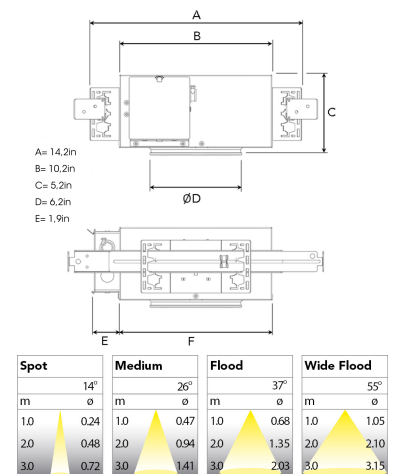

MOON NA 3000, 930 (BBBL), FLOOD, WHITE

ITAB

- ✓ Product is title 24 compatible
- ✓ Discrete and clean looking ceiling
- ✓ Available in various sizes and lumen packages
- ✓ Available in white, black and grey
- ✓ Tiltable and rotating

TECHNICAL SPECIFICATION

Product Code	295-7502-10
Colour	White
Control	0-10 V
CRI light colour	930 (BBBL)
Delivered lumen output lm	2800
Driver	Stand alone, included
Light distribution	Flood
Lightsource	LED COB
Mains input voltage	120-277V
Measurements A	14,2
Measurements B	10,2
Measurements C	5,2
Measurements D	6,2
Measurements E	1,9
Mounting	Recessed
Position	360°/45°
Lifetime	L80 B10, 50.000h
Protection	For indoor use only
Sawing instructions diameter	5,9
Sawing instructions unit	inch
Start Time	Instant
System power W	24,5
Unit	inch

5,9in