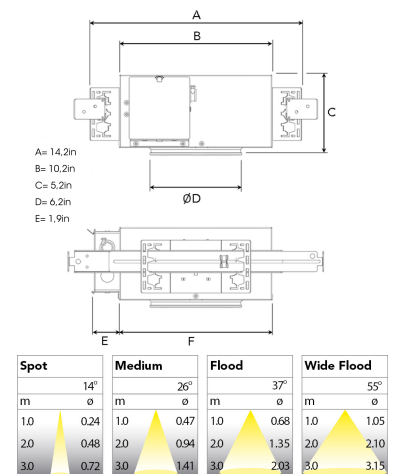

# MOON NA 3000, 930 (BBBL), SPOT, WHITE

- ✓ Product is title 24 compatible
- ✓ Discrete and clean looking ceiling
- ✓ Available in various sizes and lumen packages
- ✓ Available in white, black and grey
- ✓ Tiltable and rotating

## TECHNICAL SPECIFICATION

Product Code	295-7500-10
Colour	White
Control	0-10 V
CRI light colour	930 (BBBL)
Delivered lumen output lm	2800
Driver	Stand alone, included
Light distribution	Spot
Lightsource	LED COB
Mains input voltage	120-277V
Measurements A	14,2
Measurements B	10,2
Measurements C	5,2
Measurements D	6,2
Measurements E	1,9
Mounting	Recessed
Position	360°/45°
Lifetime	L80 B10, 50.000h
Protection	For indoor use only
Sawing instructions diameter	5,9
Sawing instructions unit	inch
Start Time	Instant
System power W	24,5
Unit	inch

5,9in