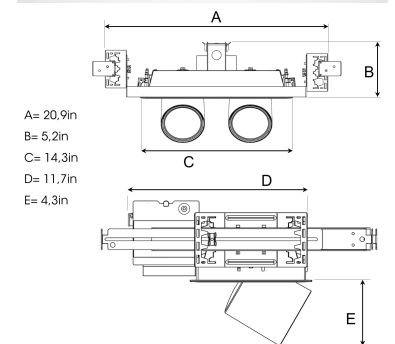

TECHNICAL SPECIFICATION

Product Code	280-72507-30
Colour	Grey
Control	0-10 V
CRI light colour	930 (BBBL)
Delivered lumen output lm	2 x 2800
Driver	Stand alone, included
Light distribution	Wide flood
Lightsource	LED COB
Mains input voltage	120-277V
Measurements A	20,9
Measurements B	5,2
Measurements C	14,3
Measurements D	11,7
Measurements E	4,3
Mounting	Recessed
Position	360°/60°
Lifetime	L80 B10, 50.000h
Protection	For indoor use only
Sawing instructions unit	inch
Sawing instructions x	6,97
Sawing instructions y	13,87
Start Time	Instant
System power W	2 x 24,5
Unit	inch

Spot	Medium	Flood	Wide Flood
14°	27°	38°	56°
m	o	m	o
1.0	0.25	1.0	0.48
2.0	0.49	2.0	0.95
3.0	0.74	3.0	1.43
		1.0	0.69
		2.0	1.39
		3.0	2.08
		1.0	1.07
		2.0	2.14
		3.0	3.22

6,97 x 13,87in