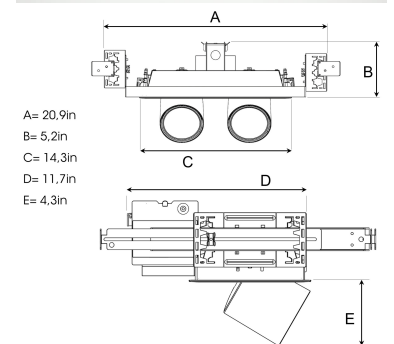

## TECHNICAL SPECIFICATION

Product Code	280-72507-20
Colour	Black
Control	0-10 V
CRI light colour	930 (BBBL)
Delivered lumen output lm	2 x 2800
Driver	Stand alone, included
Light distribution	Wide flood
Lightsource	LED COB
Mains input voltage	120-277V
Measurements A	20,9
Measurements B	5,2
Measurements C	14,3
Measurements D	11,7
Measurements E	4,3
Mounting	Recessed
Position	360°/60°
Lifetime	L80 B10, 50.000h
Protection	For indoor use only
Sawing instructions unit	inch
Sawing instructions x	6,97
Sawing instructions y	13,87
Start Time	Instant
System power W	2 x 24,5
Unit	inch

Spot	Medium	Flood	Wide Flood
14°	27°	38°	56°
m	m	m	m
1.0	1.0	1.0	1.0
2.0	2.0	2.0	2.0
3.0	3.0	3.0	3.0
0.25	0.48	0.69	1.07
0.49	0.95	1.39	2.14
0.74	1.43	2.08	3.22

6,97 x 13,87in