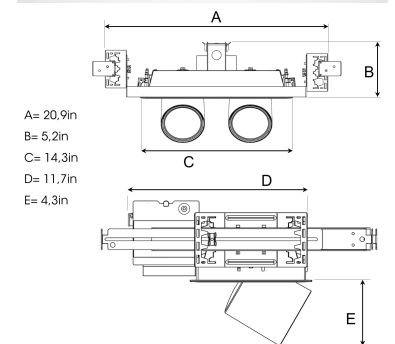

FLEX 2 NA 3000, 930 (BBBL), WIDE FLOOD, WHITE

ITAB

- ✓ Product is title 24 compatible
- ✓ Modern, minimalistic and clean-looking ceiling
- ✓ Available in various lumen packages
- ✓ Available in white, black and grey
- ✓ Tiltable and rotating

TECHNICAL SPECIFICATION

Product Code	280-72507-10
Colour	White
Control	0-10 V
CRI light colour	930 (BBBL)
Delivered lumen output lm	2 x 2800
Driver	Stand alone, included
Light distribution	Wide flood
Lightsource	LED COB
Mains input voltage	120-277V
Measurements A	20,9
Measurements B	5,2
Measurements C	14,3
Measurements D	11,7
Measurements E	4,3
Mounting	Recessed
Position	360°/60°
Lifetime	L80 B10, 50.000h
Protection	For indoor use only
Sawing instructions unit	inch
Sawing instructions x	6,97
Sawing instructions y	13,87
Start Time	Instant
System power W	2 x 24,5
Unit	inch

Spot	Medium	Flood	Wide Flood
14°	27°	38°	56°
m	o	m	o
1.0	0.25	1.0	0.48
2.0	0.49	2.0	0.95
3.0	0.74	3.0	1.43
		1.0	0.69
		2.0	1.39
		3.0	2.08
		1.0	1.07
		2.0	2.14
		3.0	3.22

6,97 x 13,87in