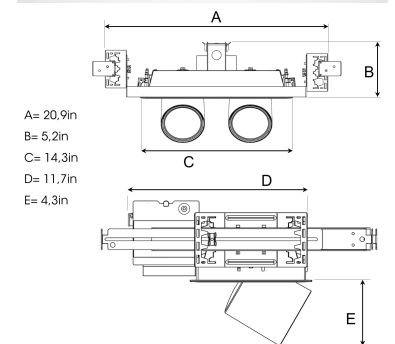

FLEX 2 NA 3000, 930 (BBBL), FLOOD, BLACK

- ✓ Product is title 24 compatible
- ✓ Modern, minimalistic and clean-looking ceiling
- ✓ Available in various lumen packages
- ✓ Available in white, black and grey
- ✓ Tiltable and rotating

TECHNICAL SPECIFICATION

Product Code	280-72506-20
Colour	Black
Control	0-10 V
CRI light colour	930 (BBBL)
Delivered lumen output lm	2 x 2800
Driver	Stand alone, included
Light distribution	Flood
Lightsource	LED COB
Mains input voltage	120-277V
Measurements A	20,9
Measurements B	5,2
Measurements C	14,3
Measurements D	11,7
Measurements E	4,3
Mounting	Recessed
Position	360°/60°
Lifetime	L80 B10, 50.000h
Protection	For indoor use only
Sawing instructions unit	inch
Sawing instructions x	6,97
Sawing instructions y	13,87
Start Time	Instant
System power W	2 x 24,5
Unit	inch

Spot	Medium	Flood	Wide Flood
14°	27°	38°	56°
m	o	m	o
1.0	0.25	1.0	0.48
2.0	0.49	2.0	0.95
3.0	0.74	3.0	1.43
		1.0	0.69
		2.0	1.39
		3.0	2.08
		1.0	1.07
		2.0	2.14
		3.0	3.22

6,97 x 13,87in