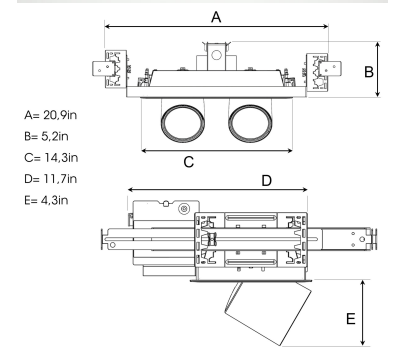

TECHNICAL SPECIFICATION

Product Code	280-72505-20
Colour	Black
Control	0-10 V
CRI light colour	930 (BBBL)
Delivered lumen output lm	2 x 2800
Driver	Stand alone, included
Light distribution	Medium
Lightsource	LED COB
Mains input voltage	120-277V
Measurements A	20,9
Measurements B	5,2
Measurements C	14,3
Measurements D	11,7
Measurements E	4,3
Mounting	Recessed
Position	360°/60°
Lifetime	L80 B10, 50.000h
Protection	For indoor use only
Sawing instructions unit	inch
Sawing instructions x	6,97
Sawing instructions y	13,87
Start Time	Instant
System power W	2 x 24,5
Unit	inch

Spot	Medium	Flood	Wide Flood
14°	27°	38°	56°
m	m	m	m
1.0	1.0	1.0	1.0
2.0	2.0	2.0	2.0
3.0	3.0	3.0	3.0
0.25	0.48	0.69	1.07
0.49	0.95	1.39	2.14
0.74	1.43	2.08	3.22

6,97 x 13,87in